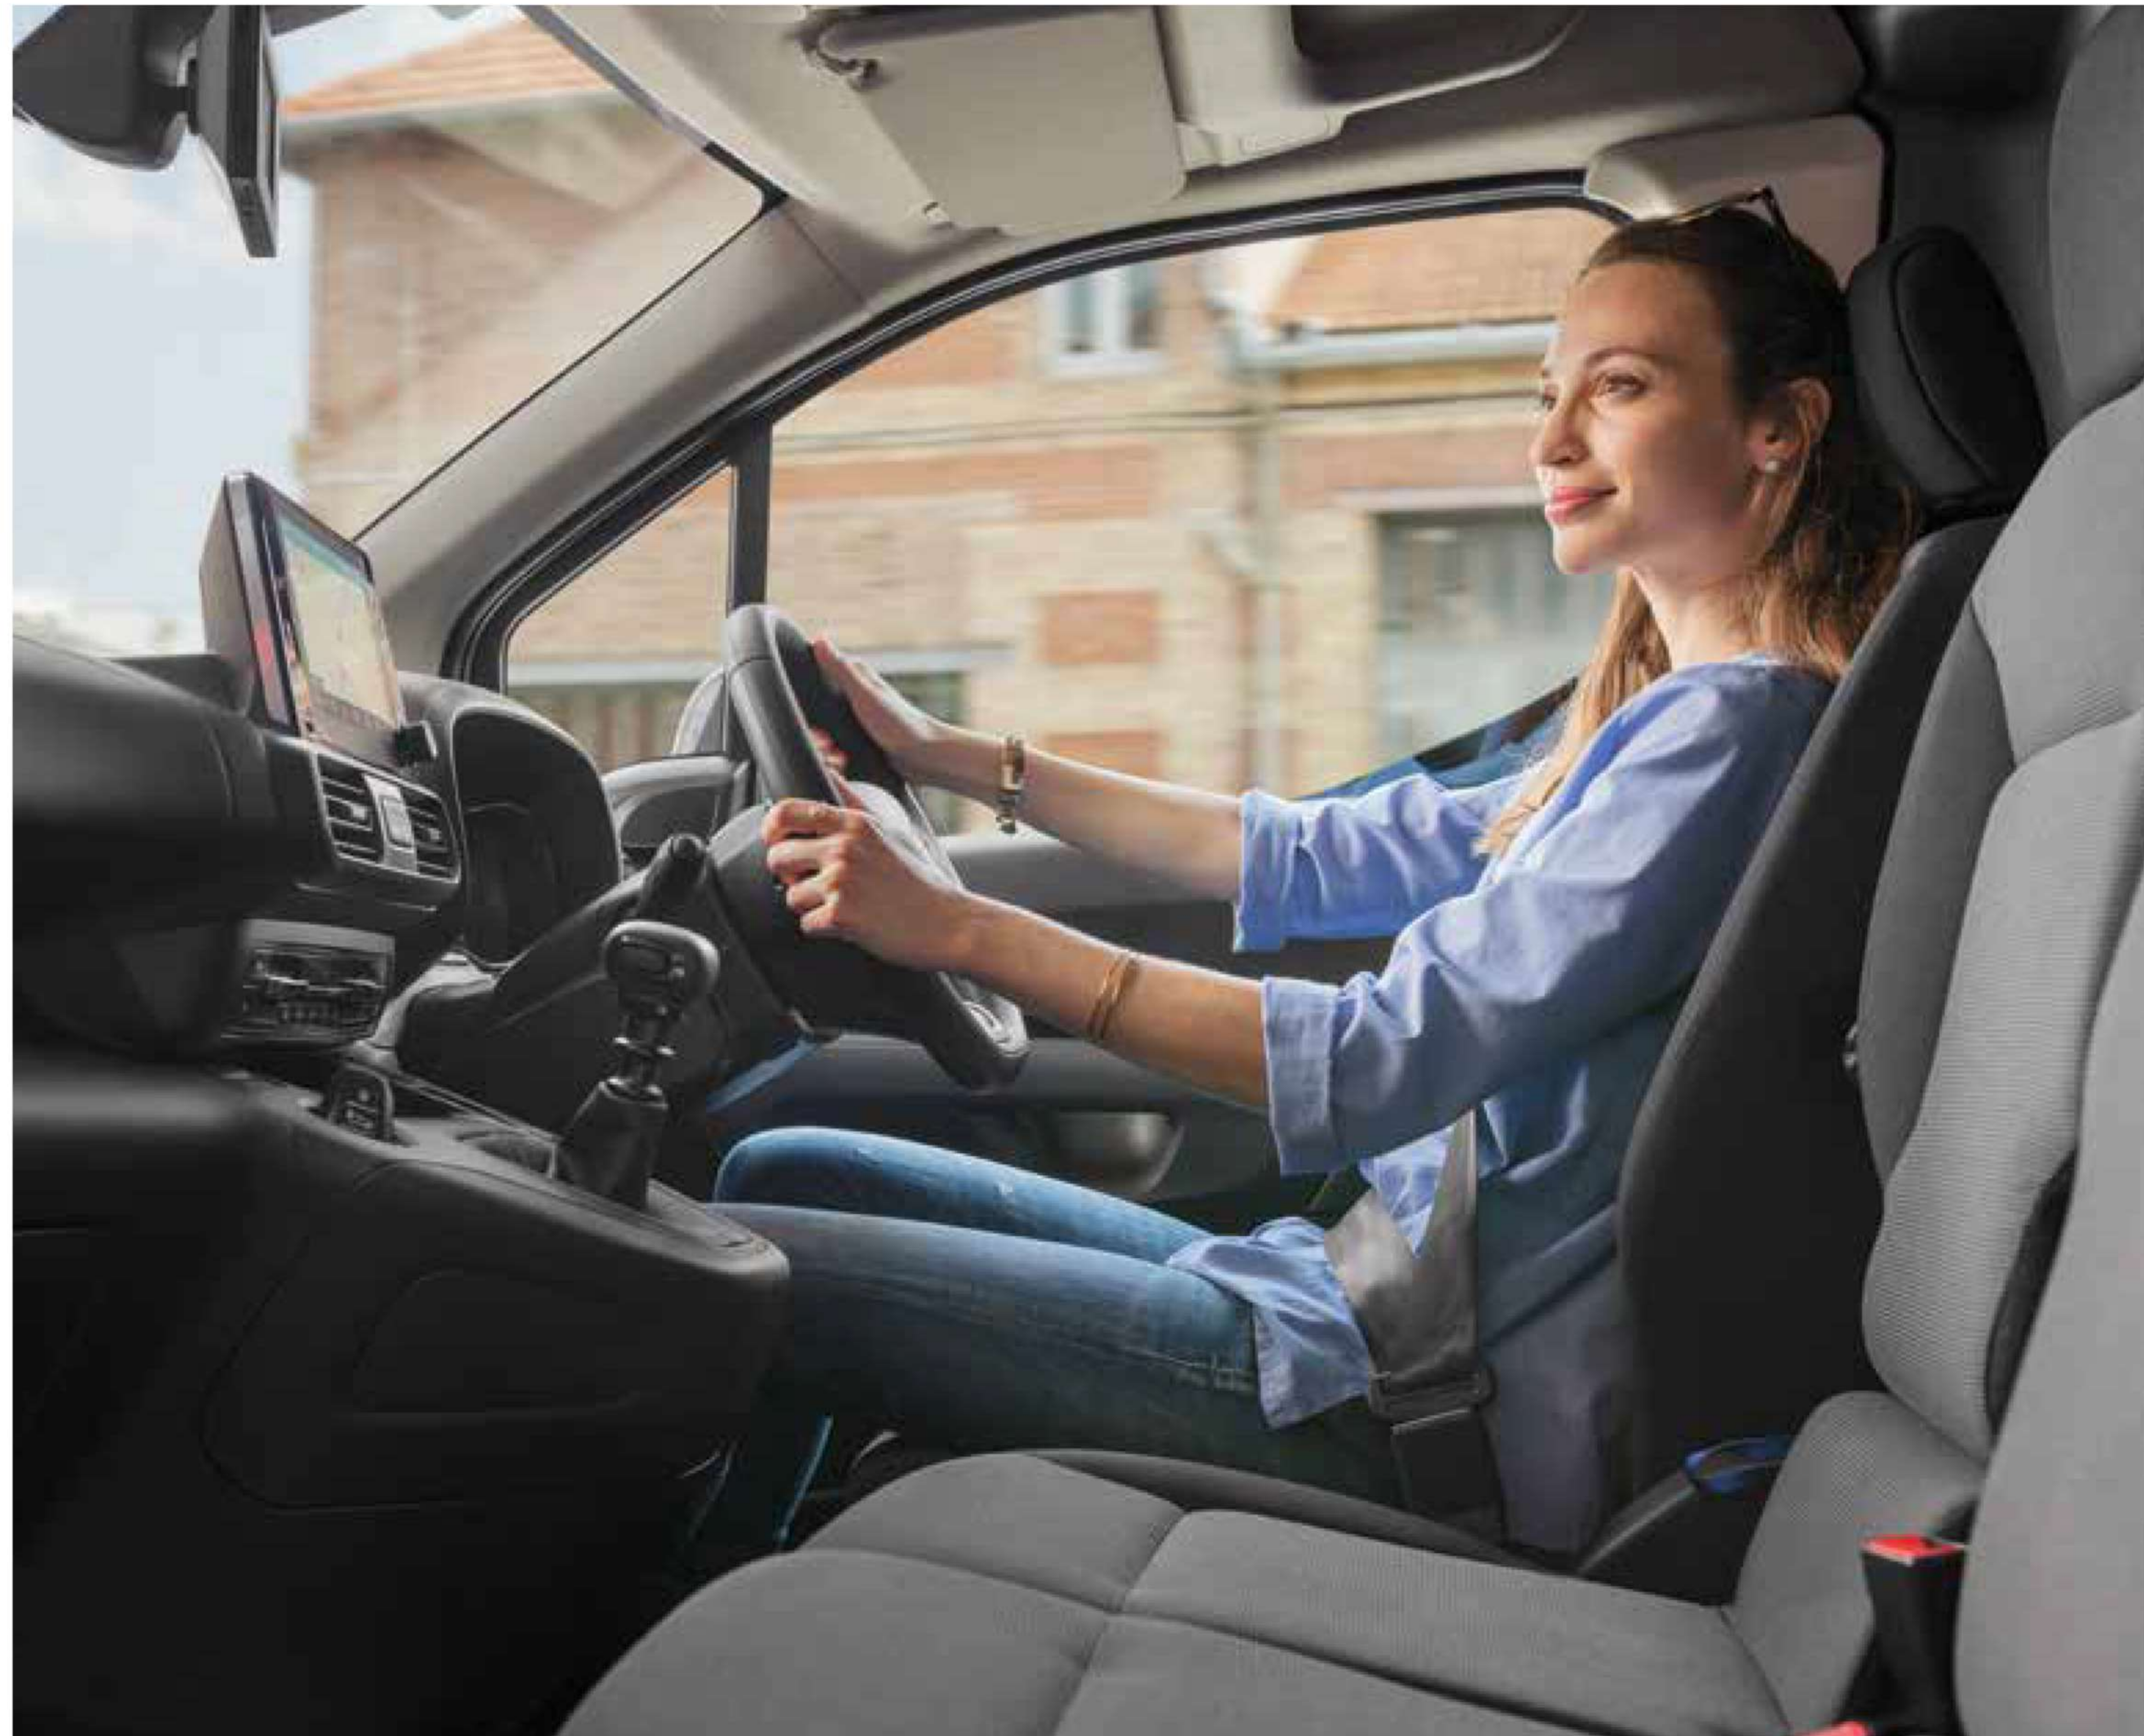

■ Front and Rear Parking Assistance Sensors
Ref. : Refer to the tables on pages 24 to 27

■ Air Freshener
Ref. : 1607693080