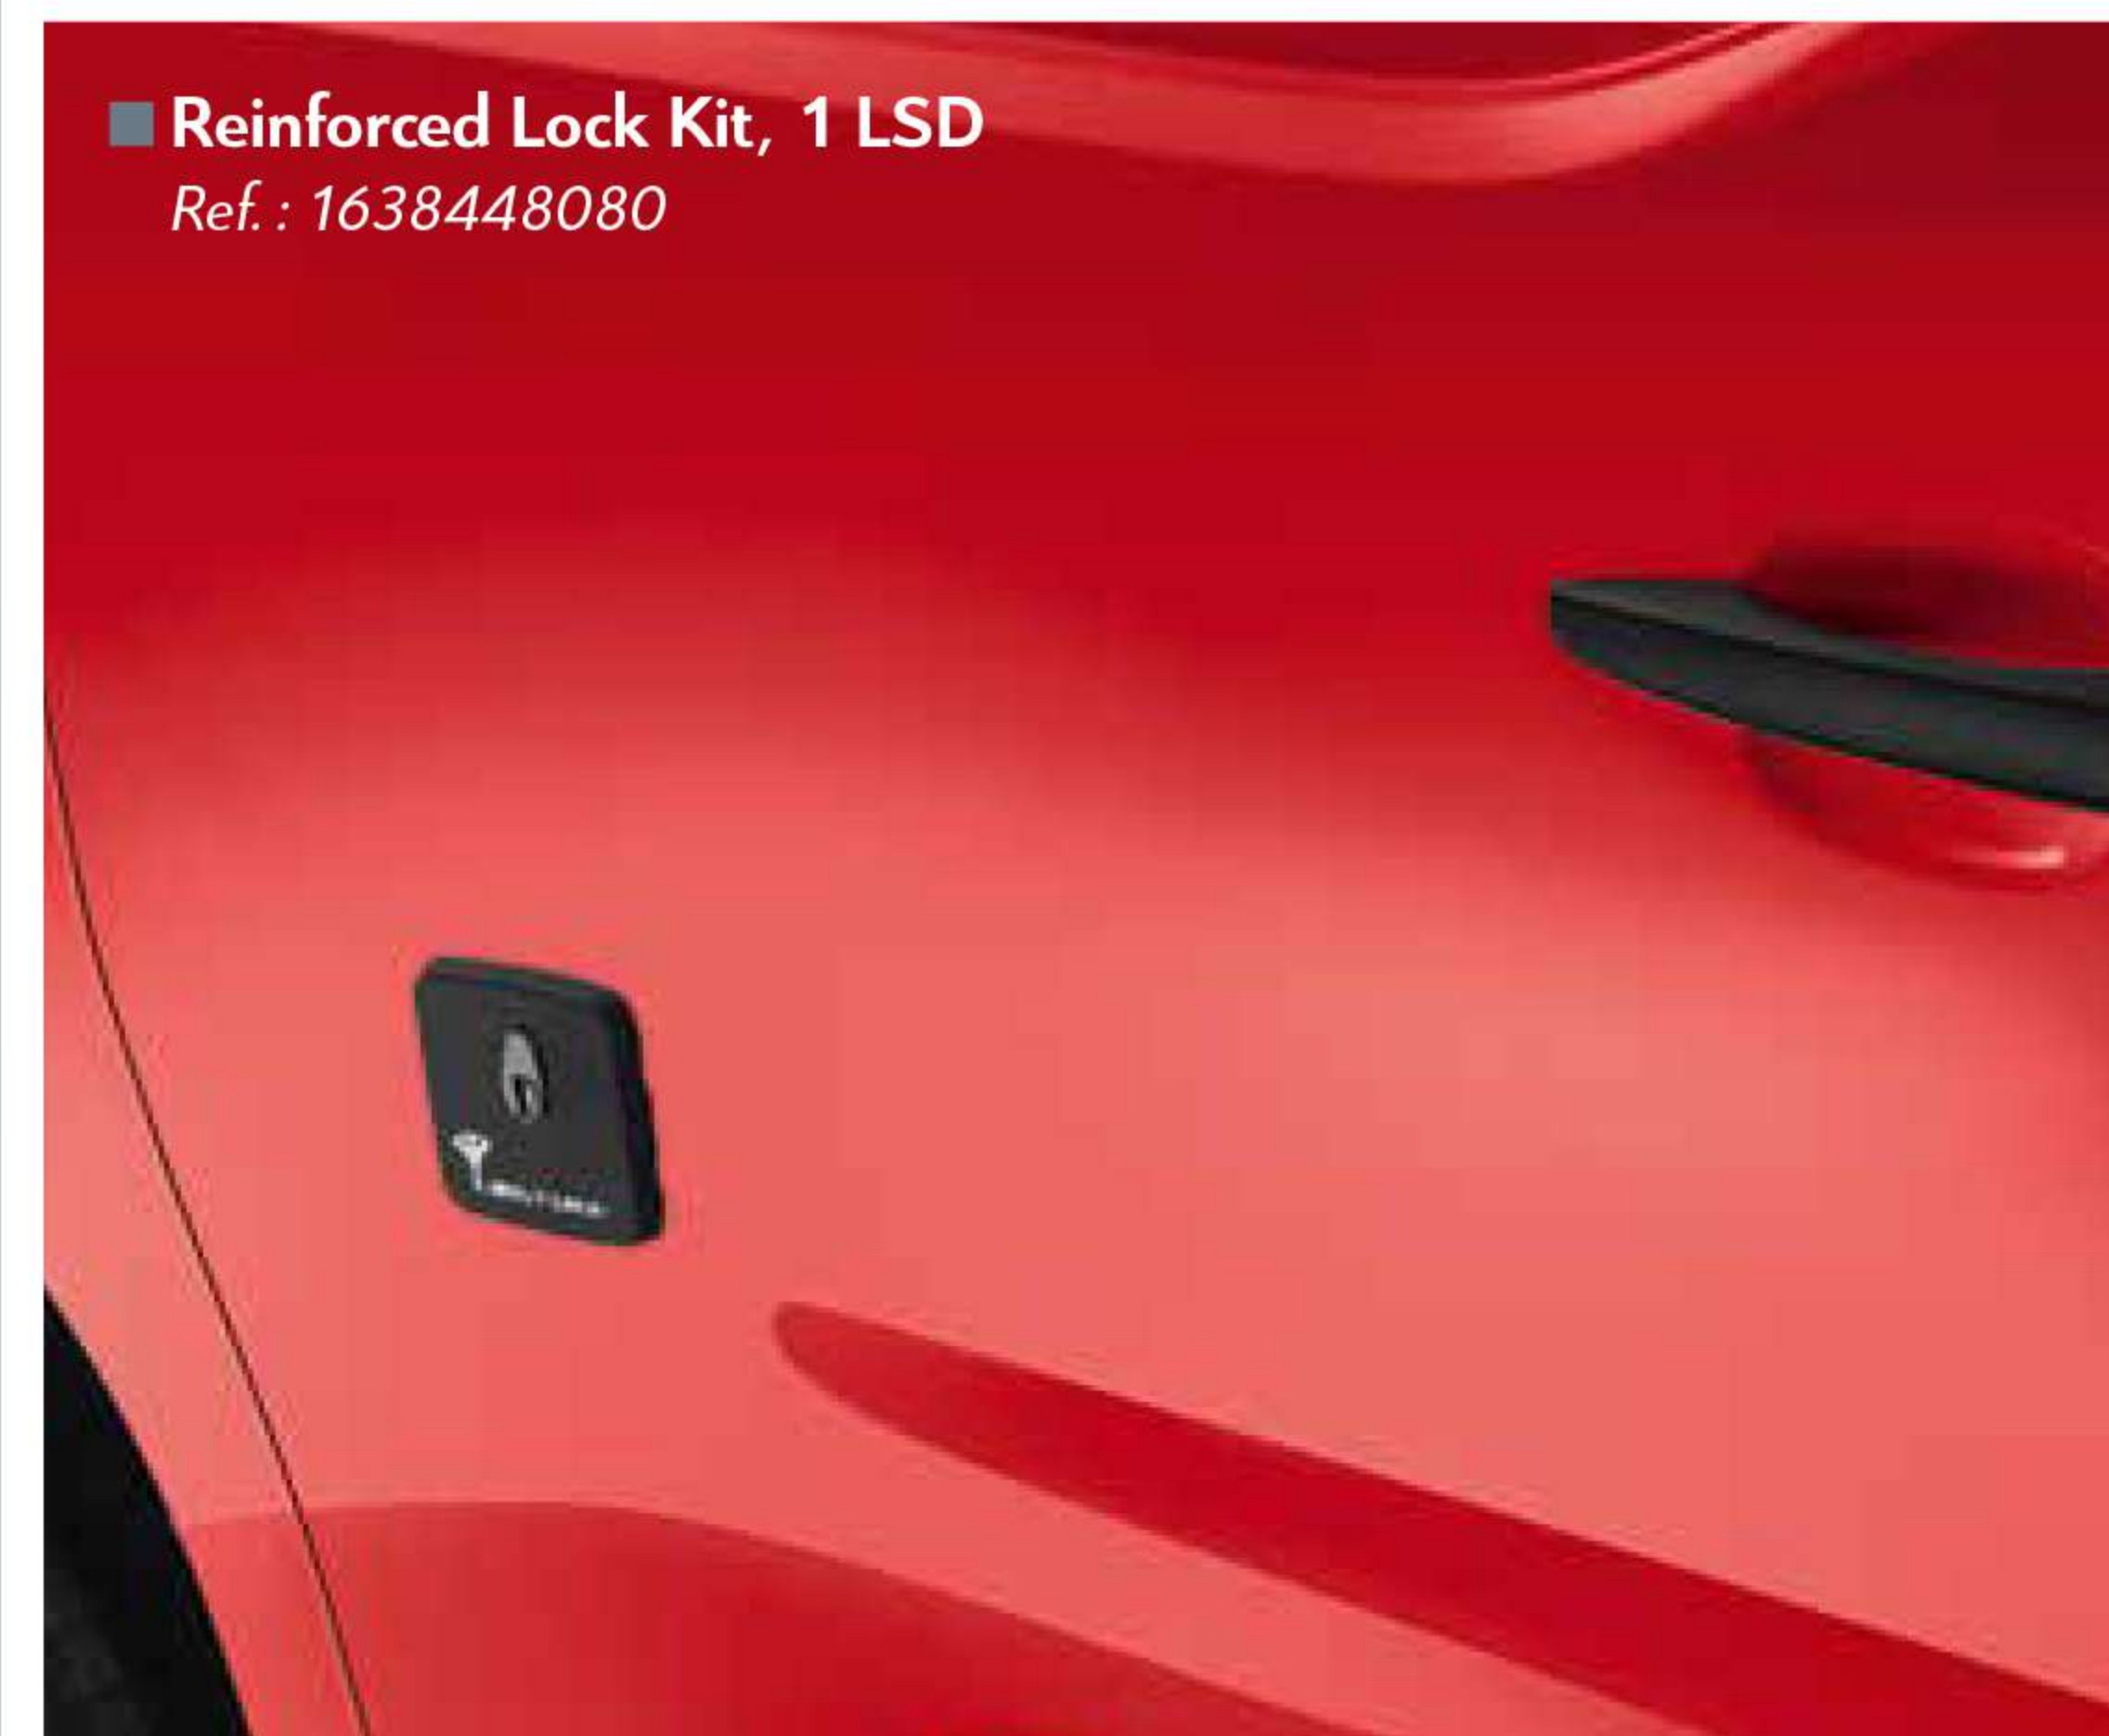

■ **Steering Wheel Security Lock**
Ref. : 1617982780