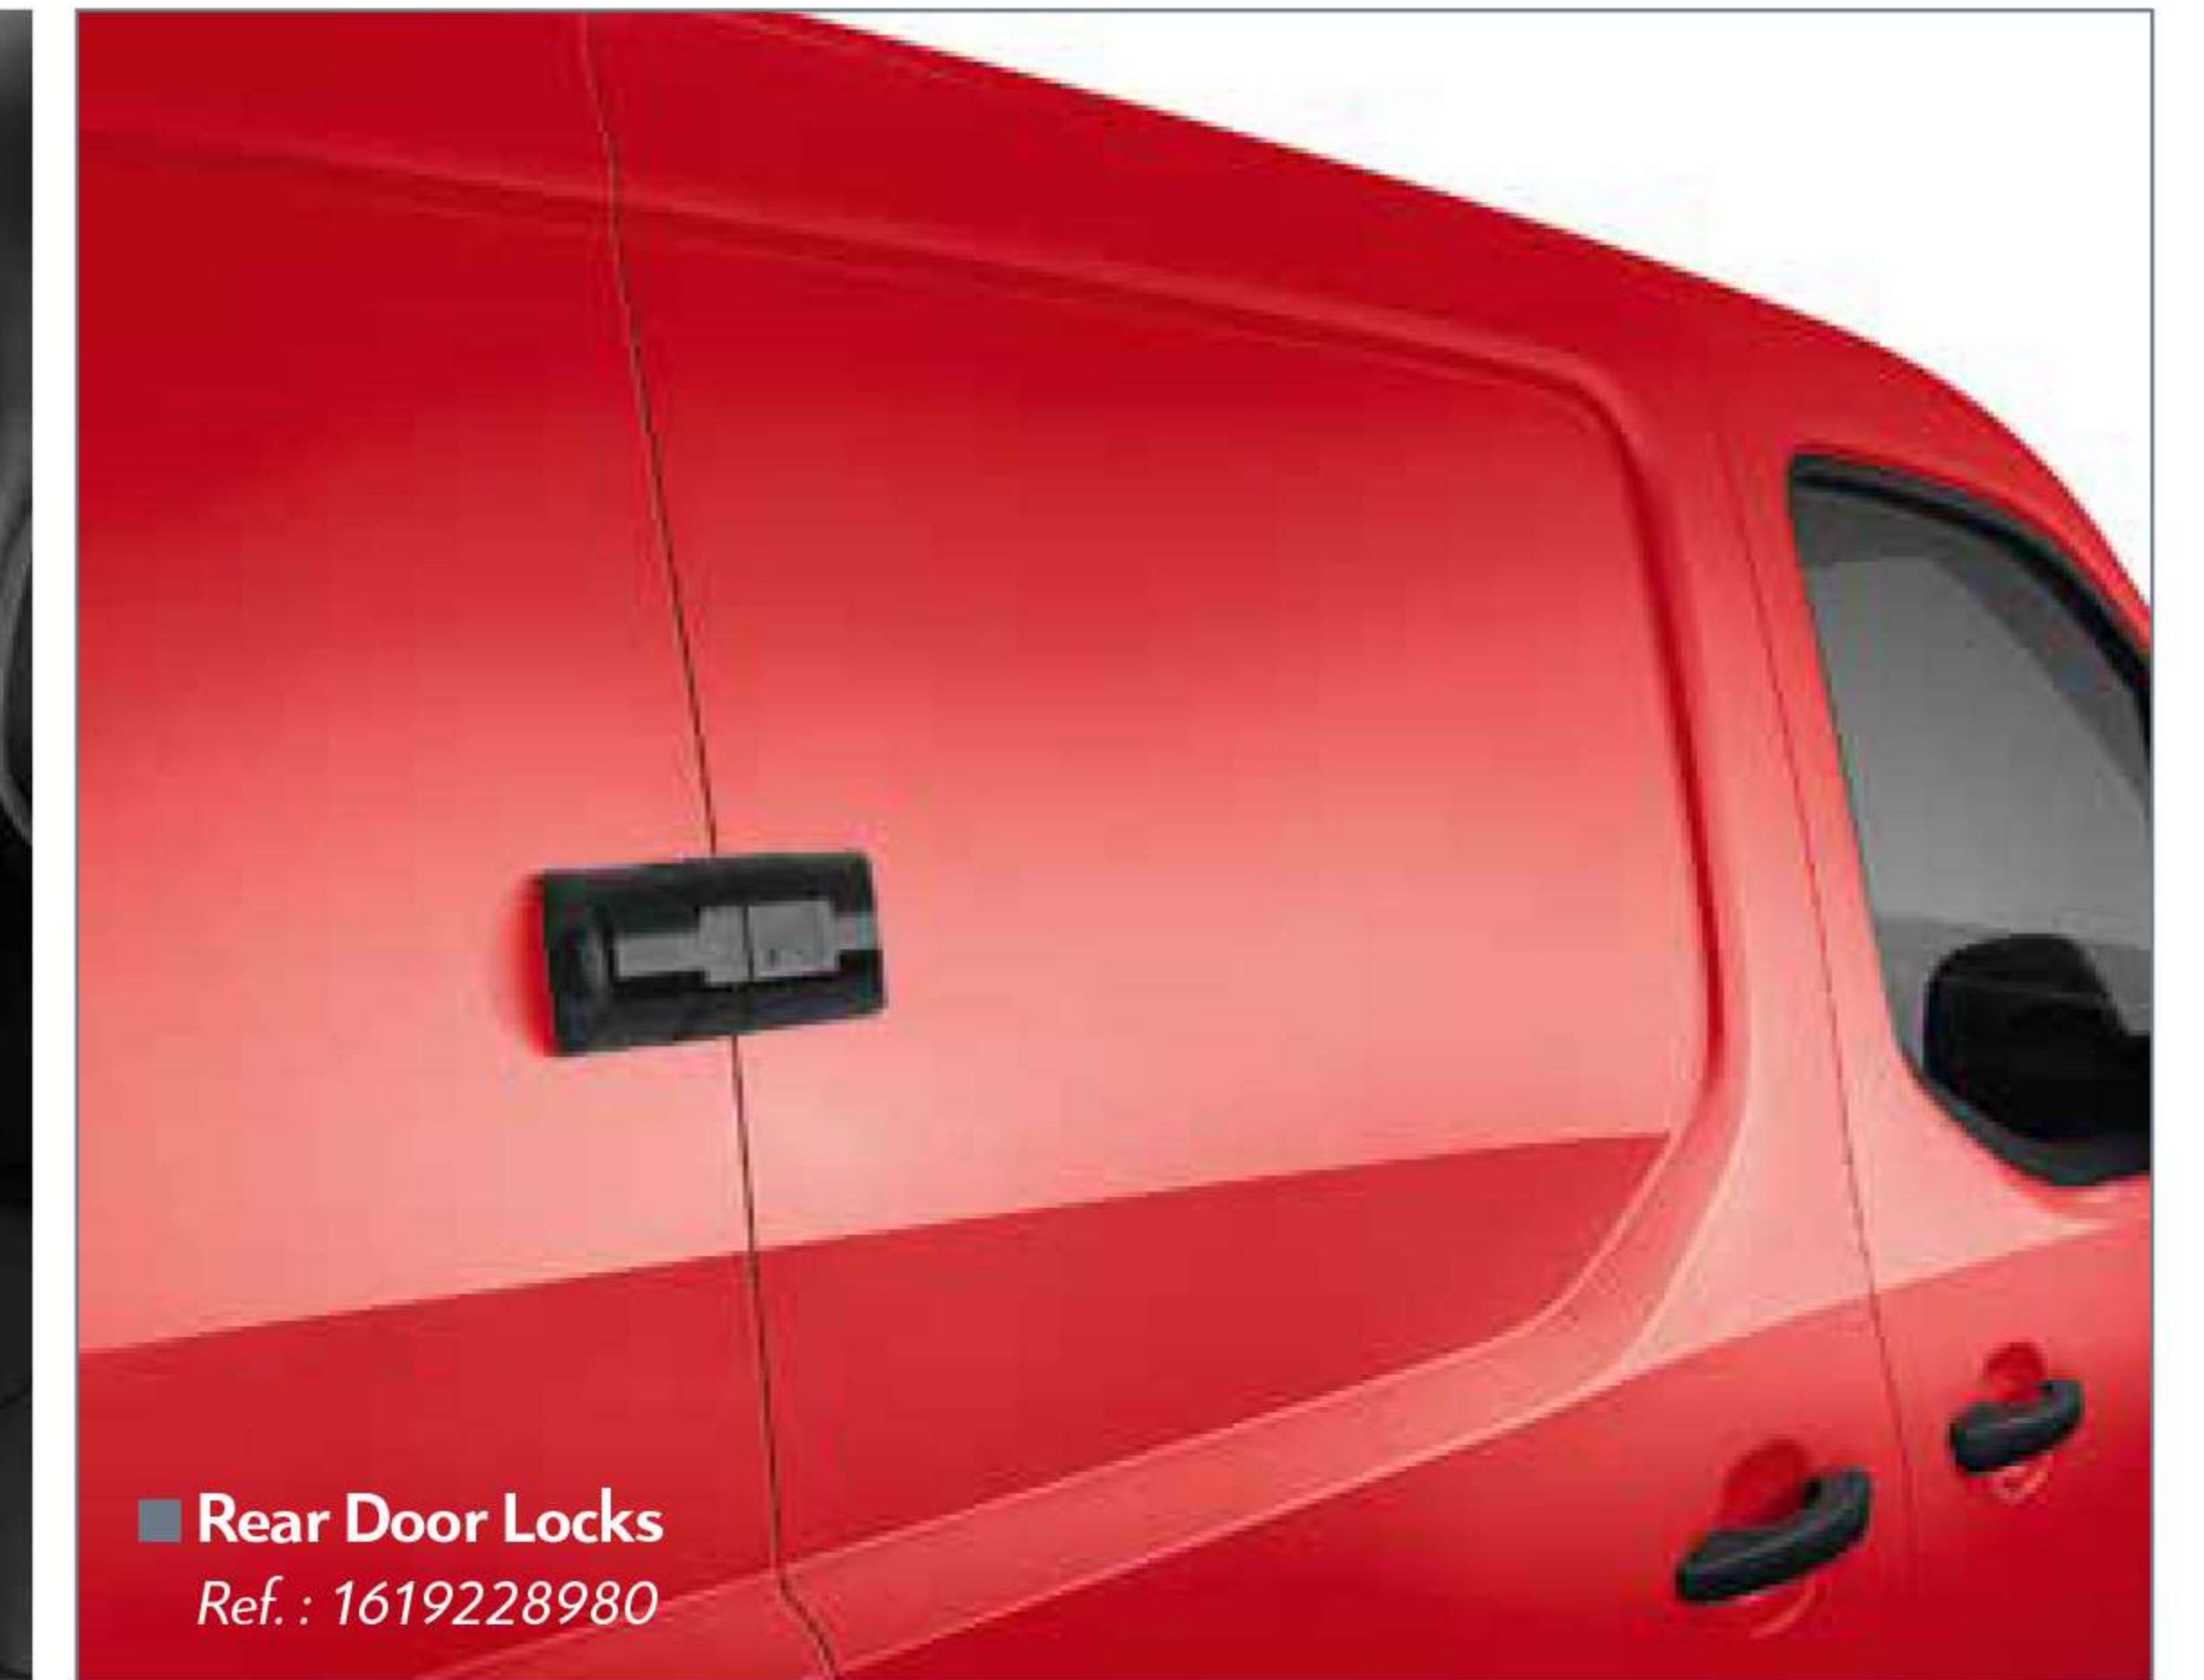

■ **Set of 4 Steel Wheel Locking Bolts**
Ref. : 1611196580