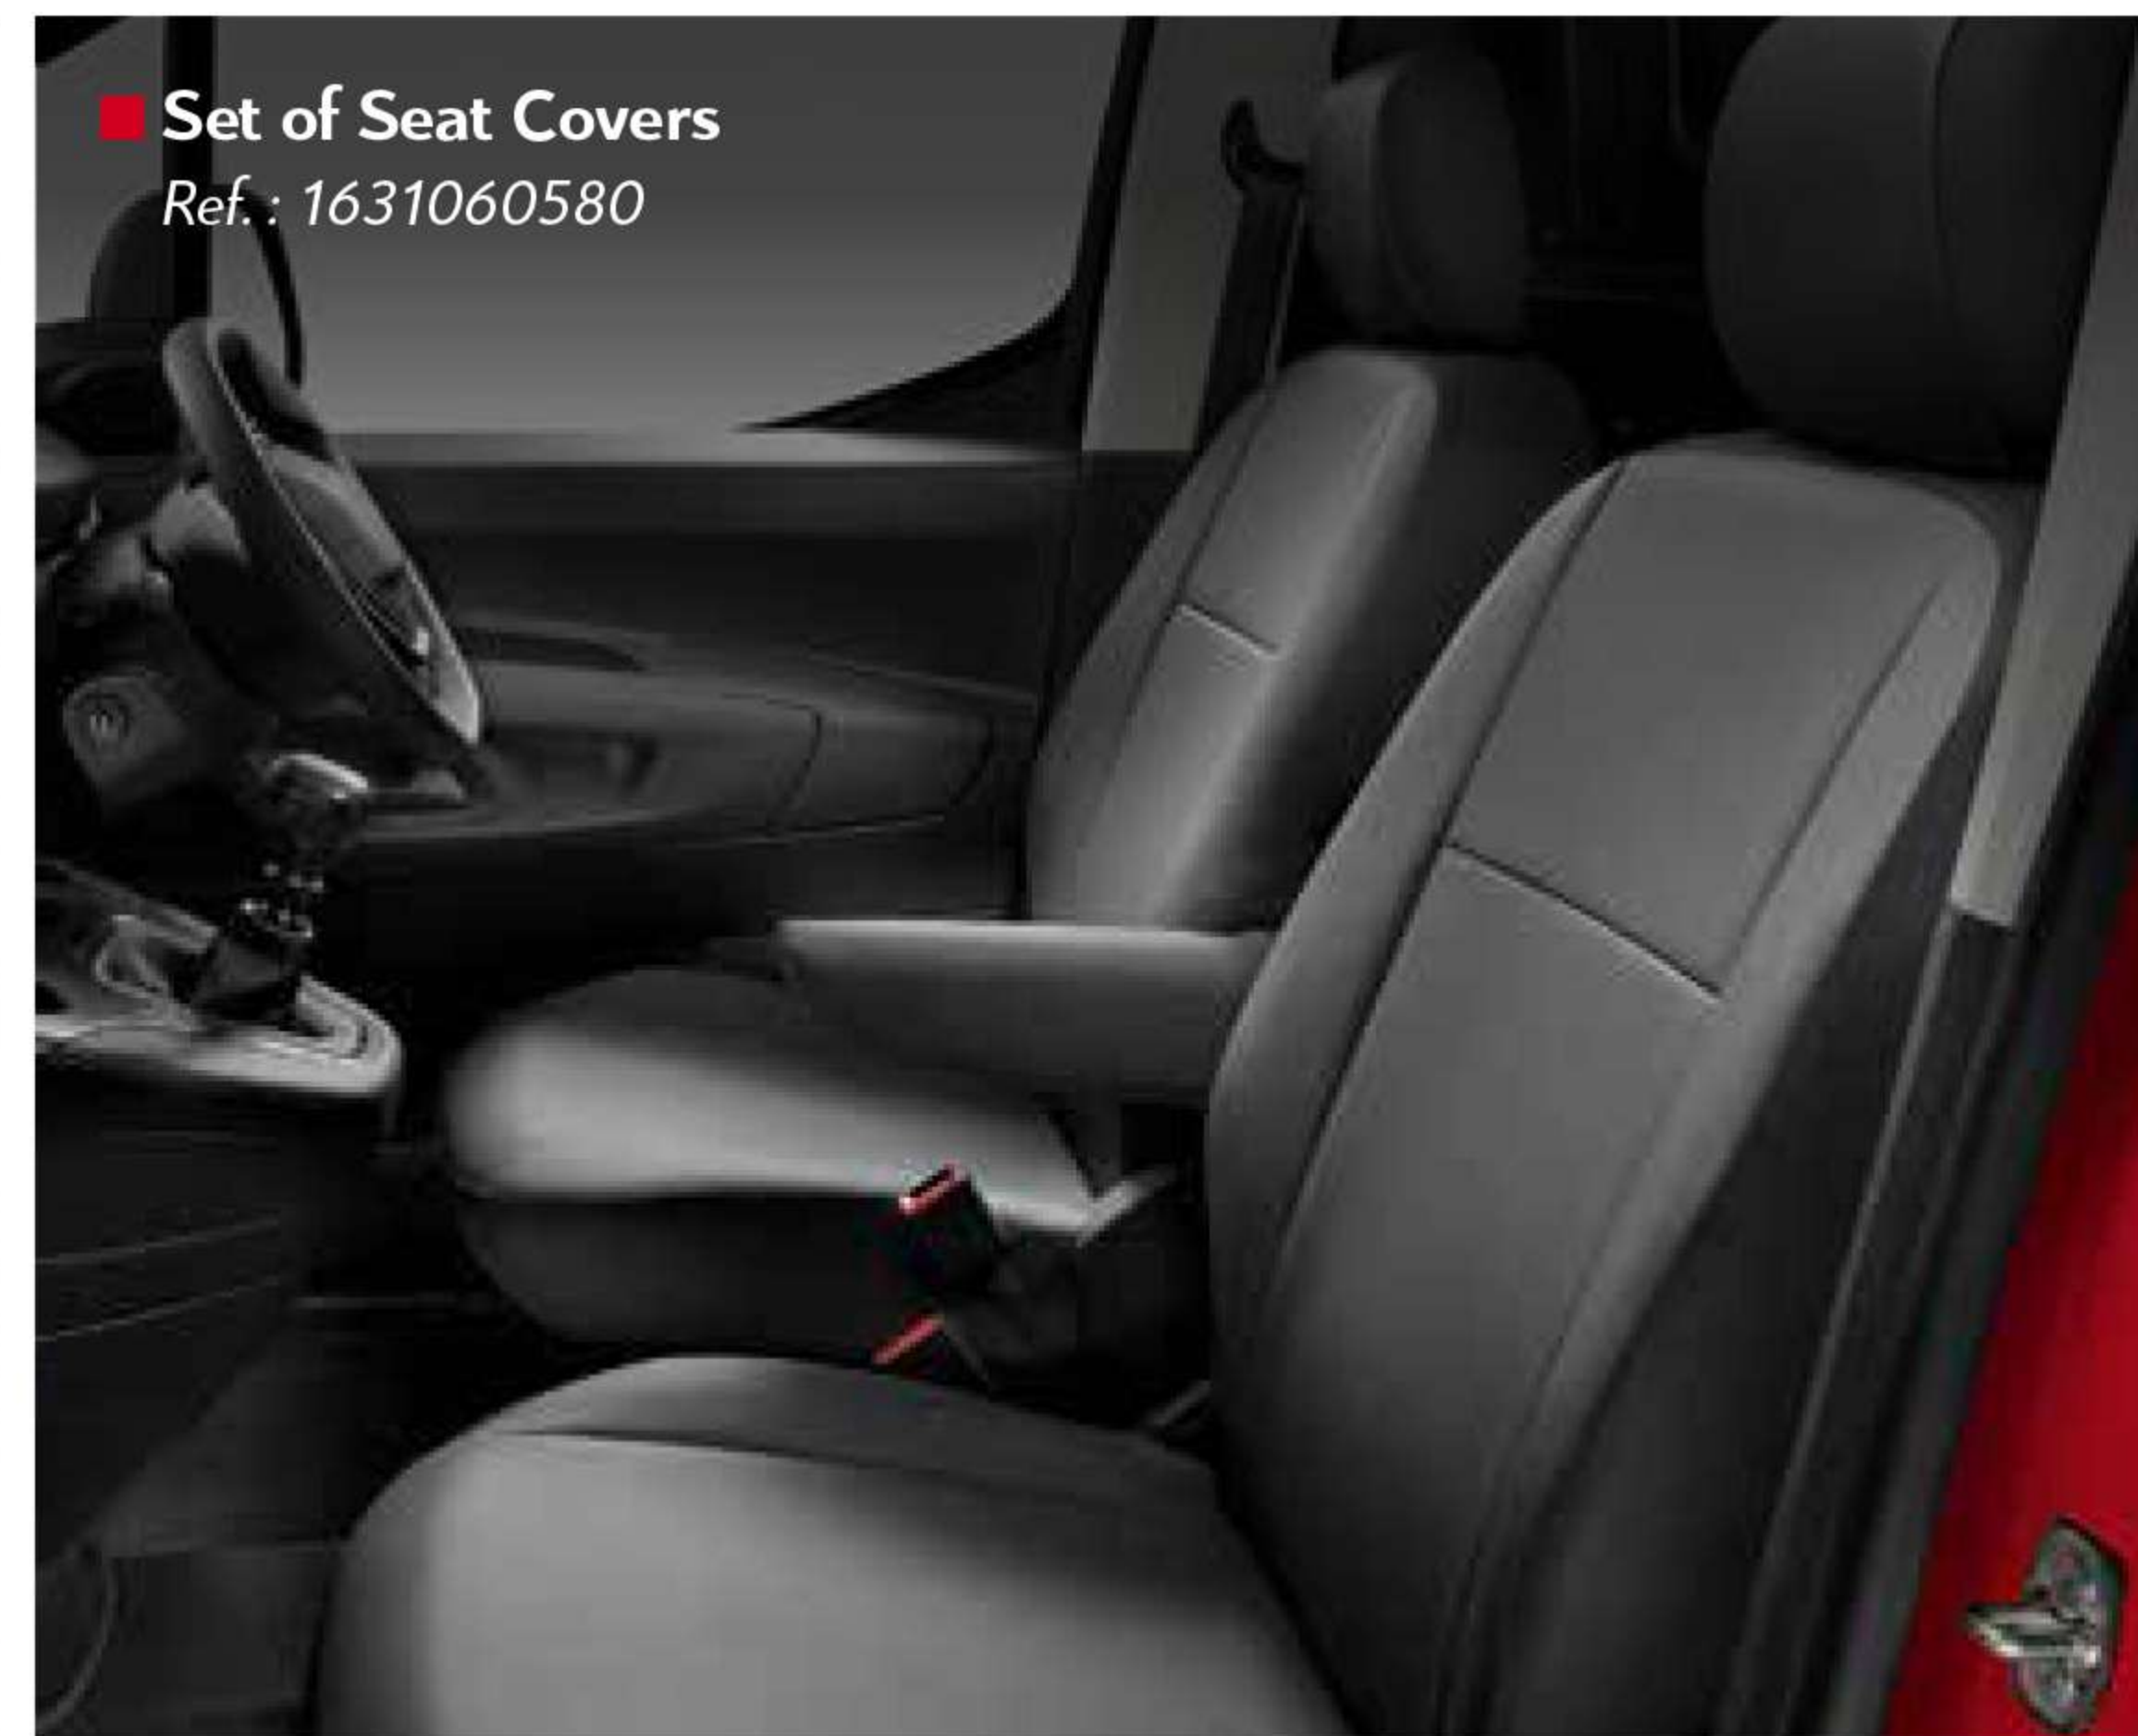

■ Air Freshener
Ref. : 1607693080

■ Cigarette Lighter
Ref. : 822796

PROTECTION

SAFETY

ANTI-INTRUSION ALARM

For even greater security, Citroën offers an anti-intrusion alarm which is activated by remote control via your key. You can rest easy knowing that your Berlingo Van is fully protected. In addition, you can opt for the high-frequency module which will also protect your cargo space.