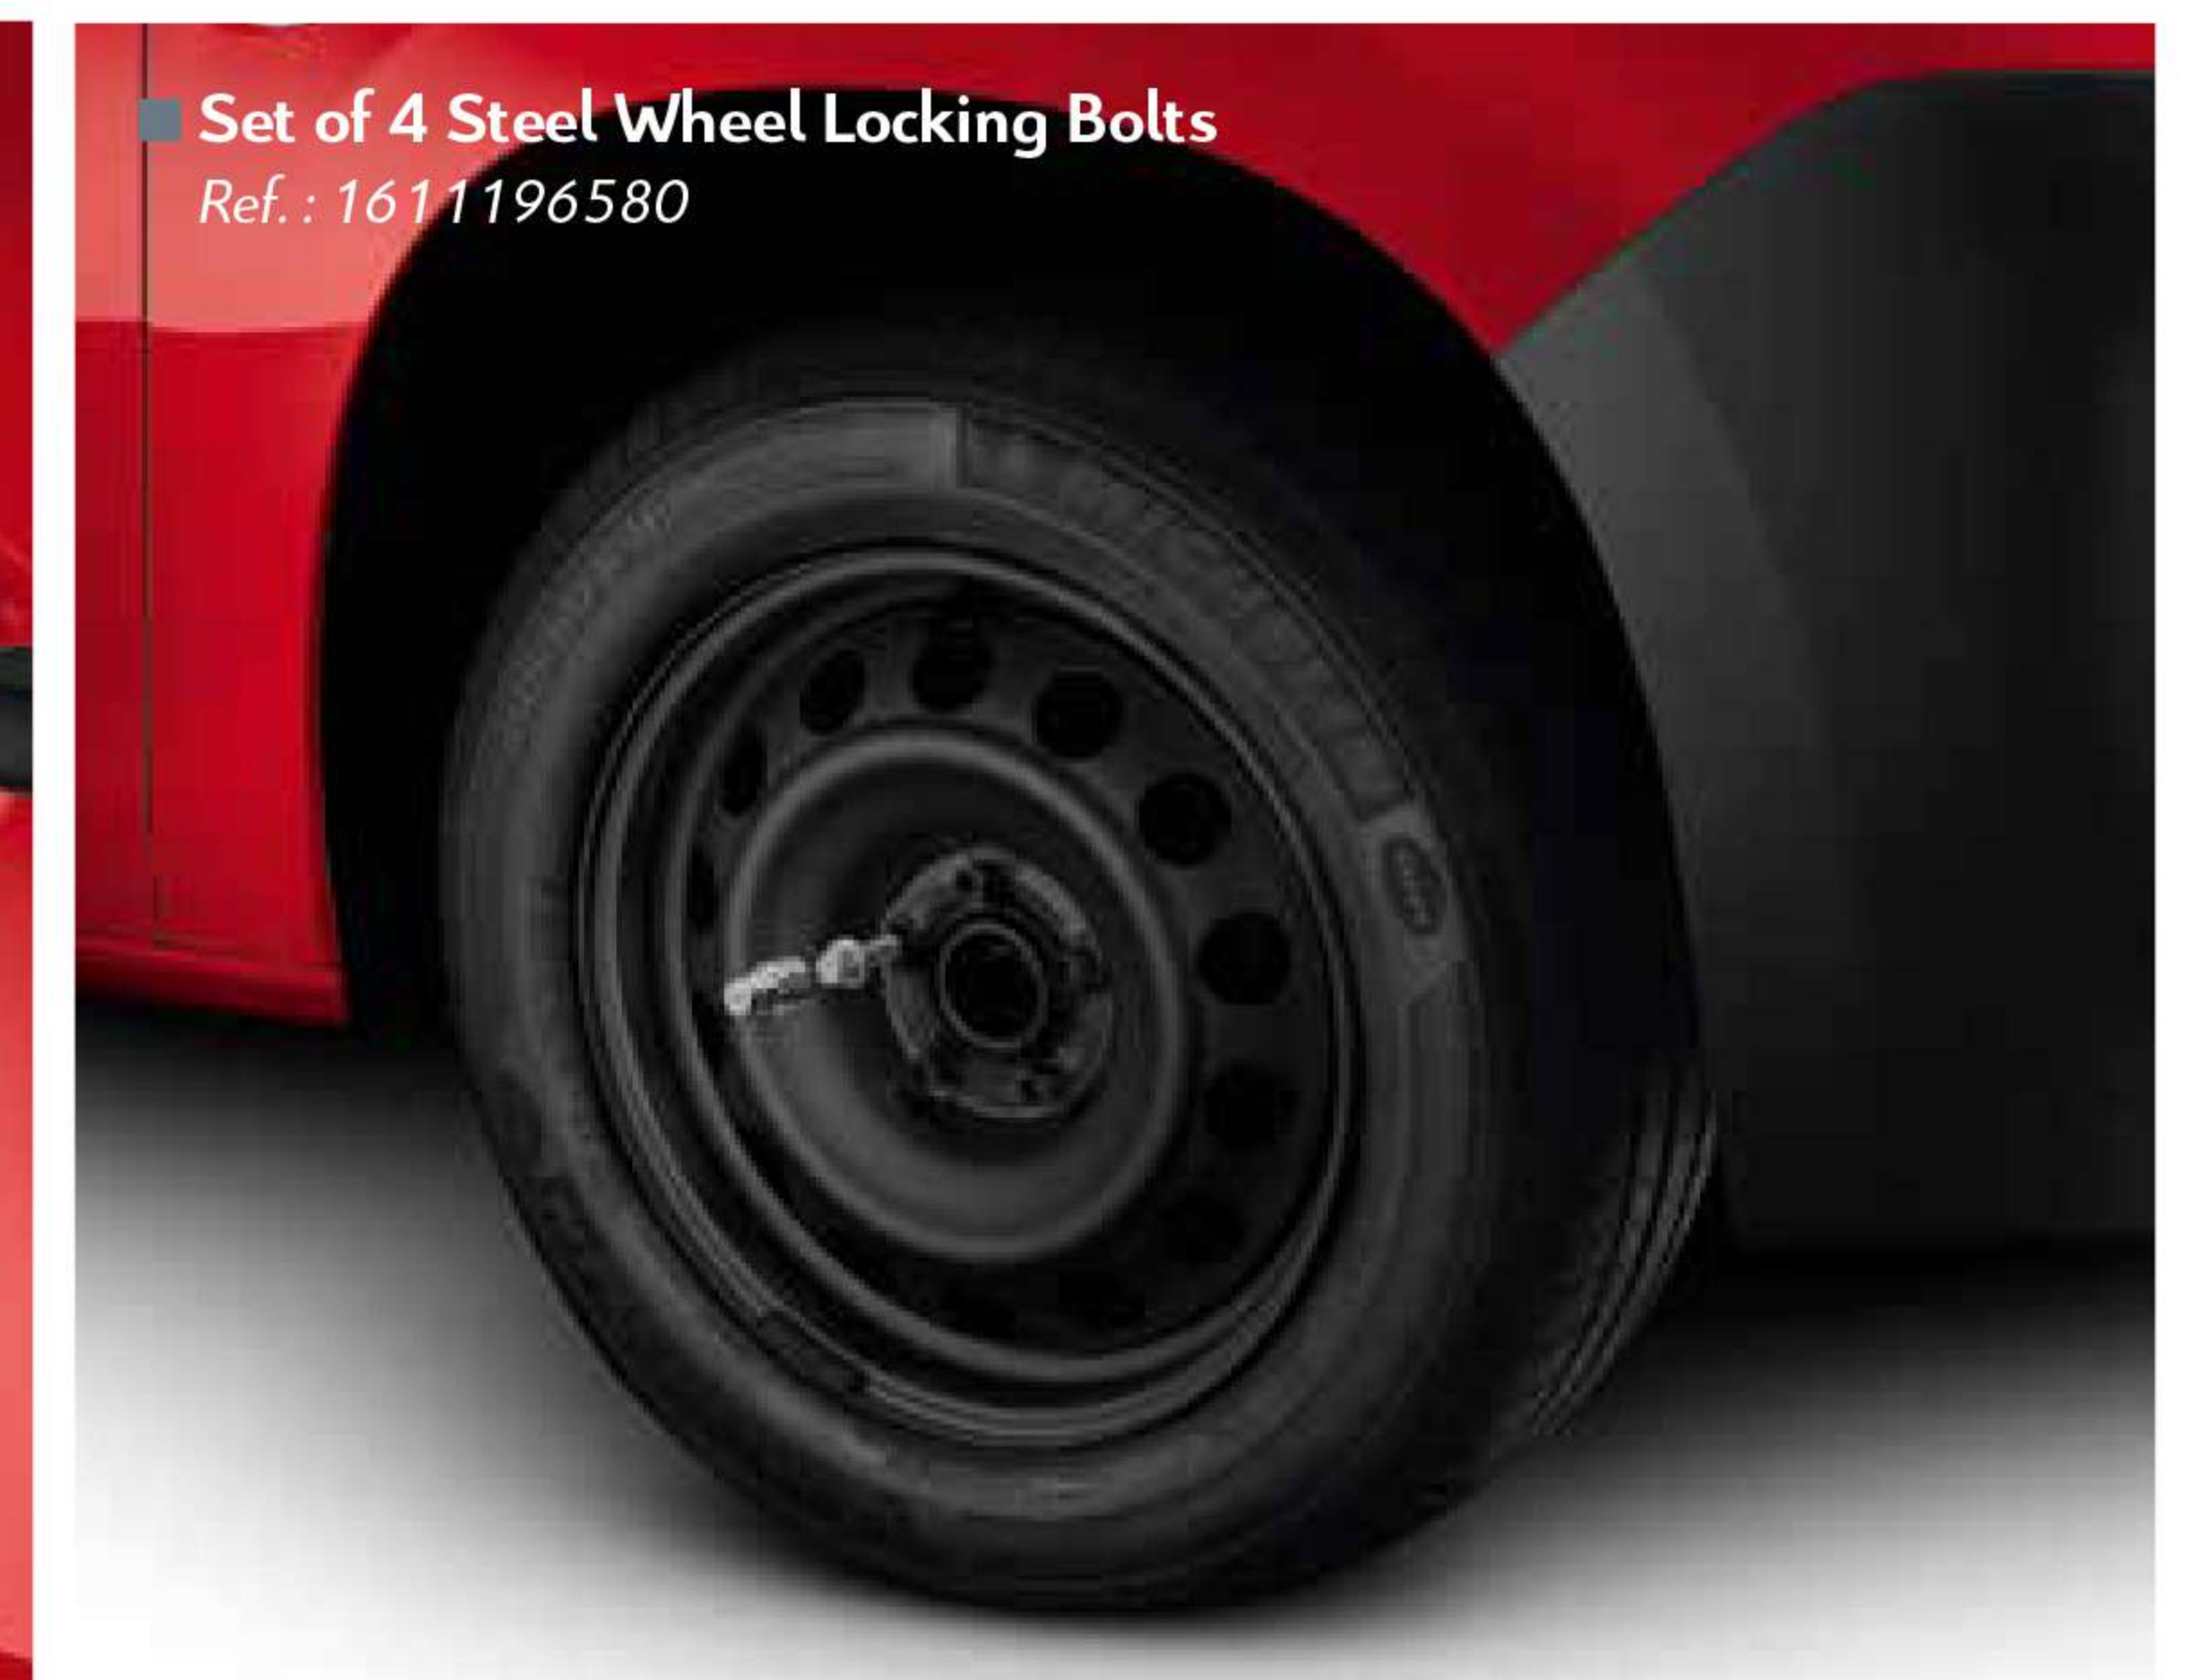

■ **Rear Door Locks**
Ref. : 1619228980