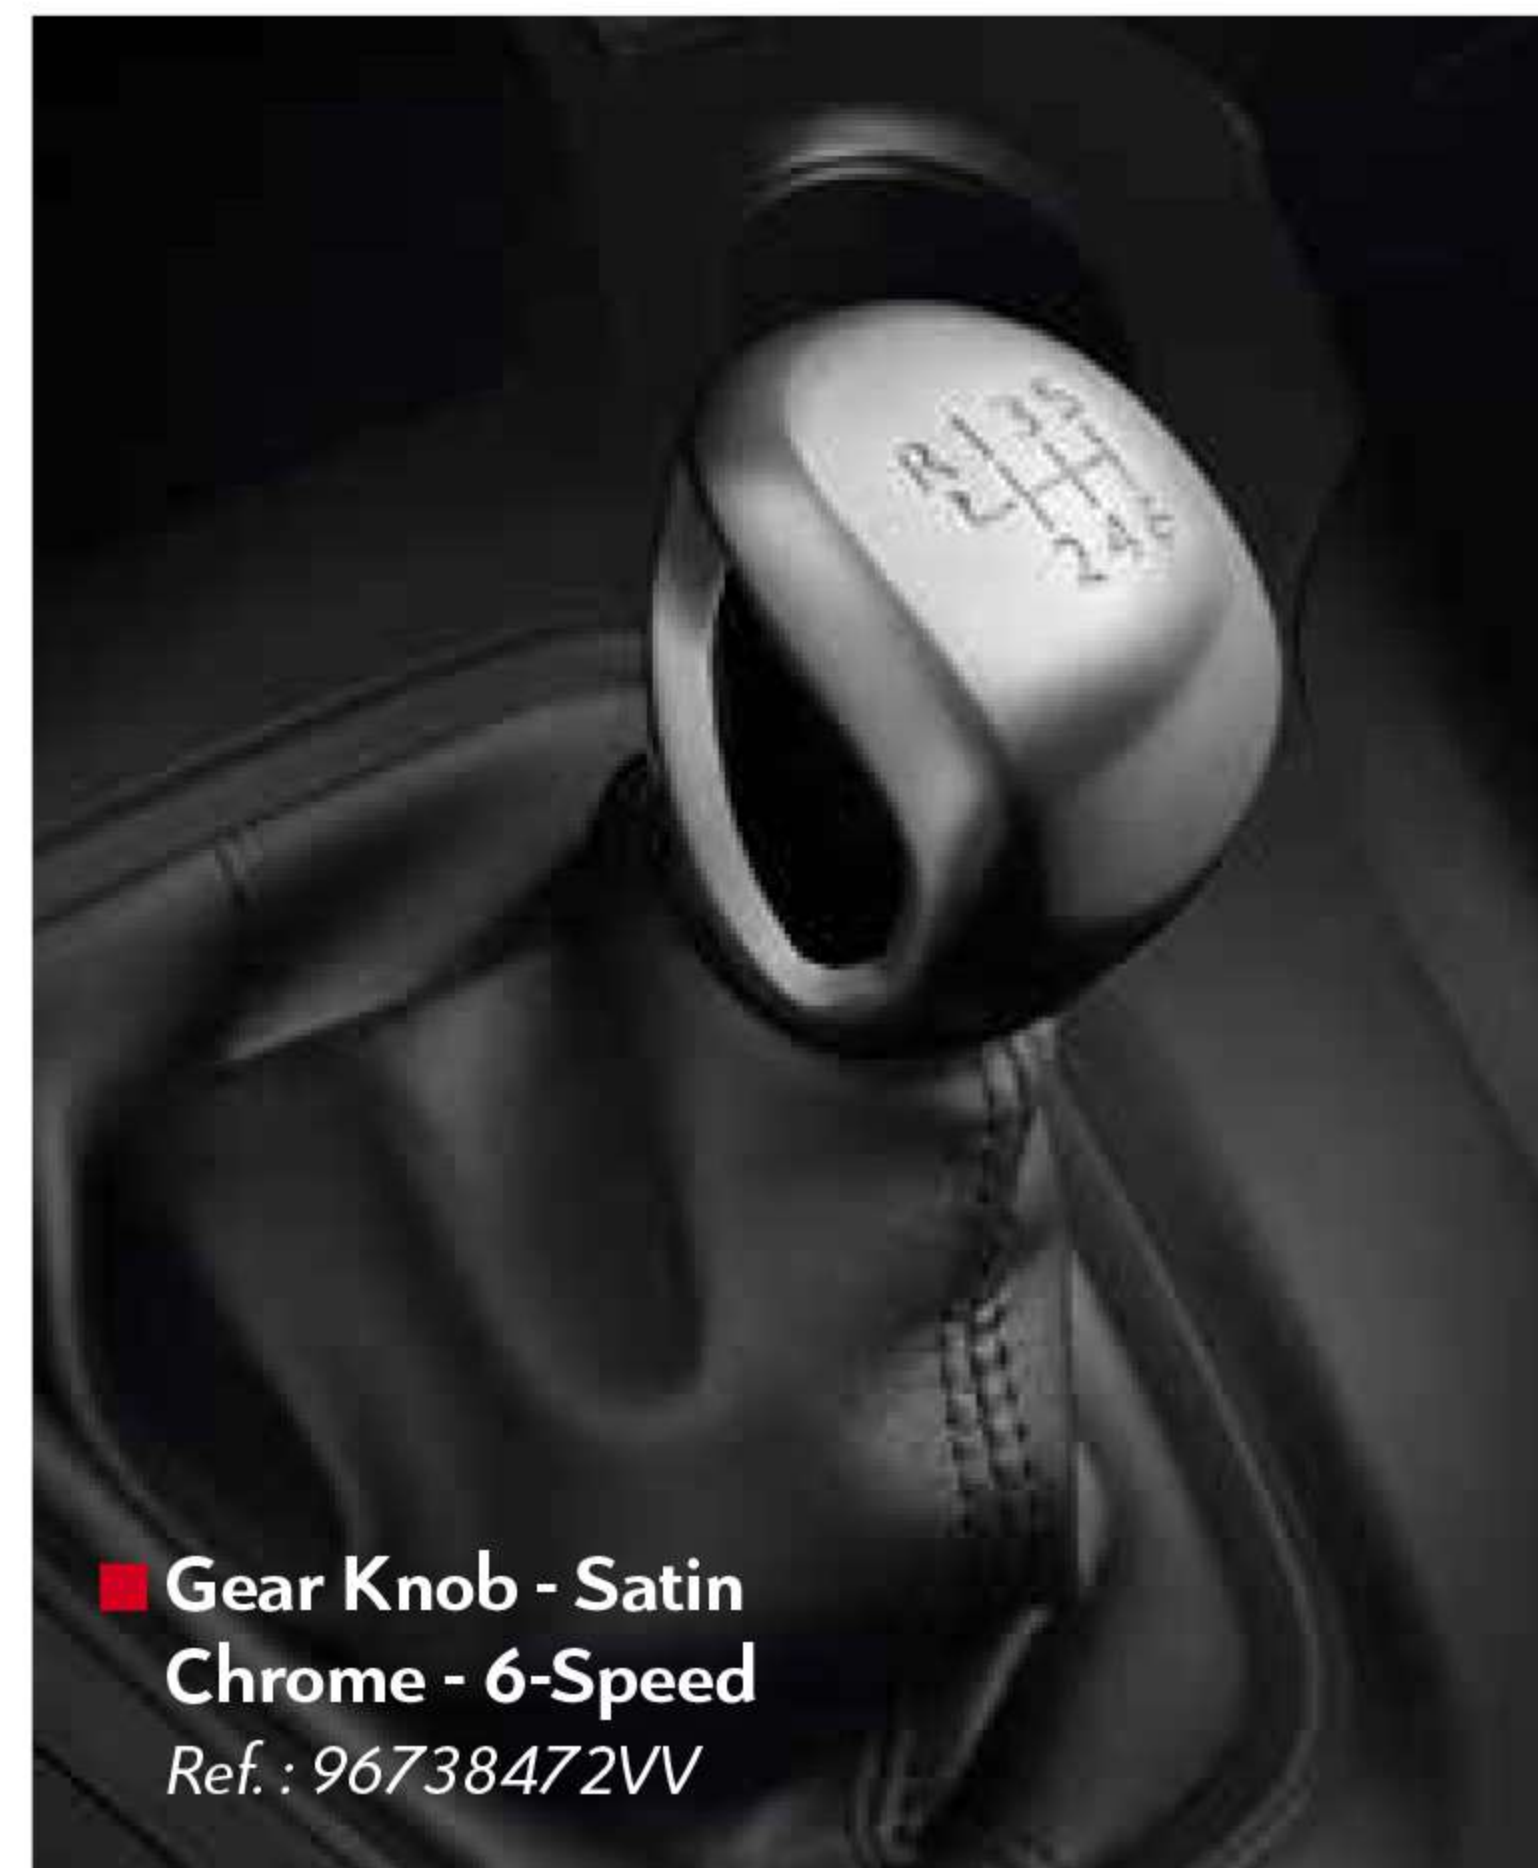

■ Gear Knob - Satin Chrome - 6-Speed
Ref. : 96738472VV

■ 16" Steel Wheel Trim - Storm Grey
Ref. : 1611310080

PARKING ASSISTANCE

The Citroën Berlingo Van helps you park in those difficult spaces, thanks to a parking sensor system. An audible signal indicates any obstacles.