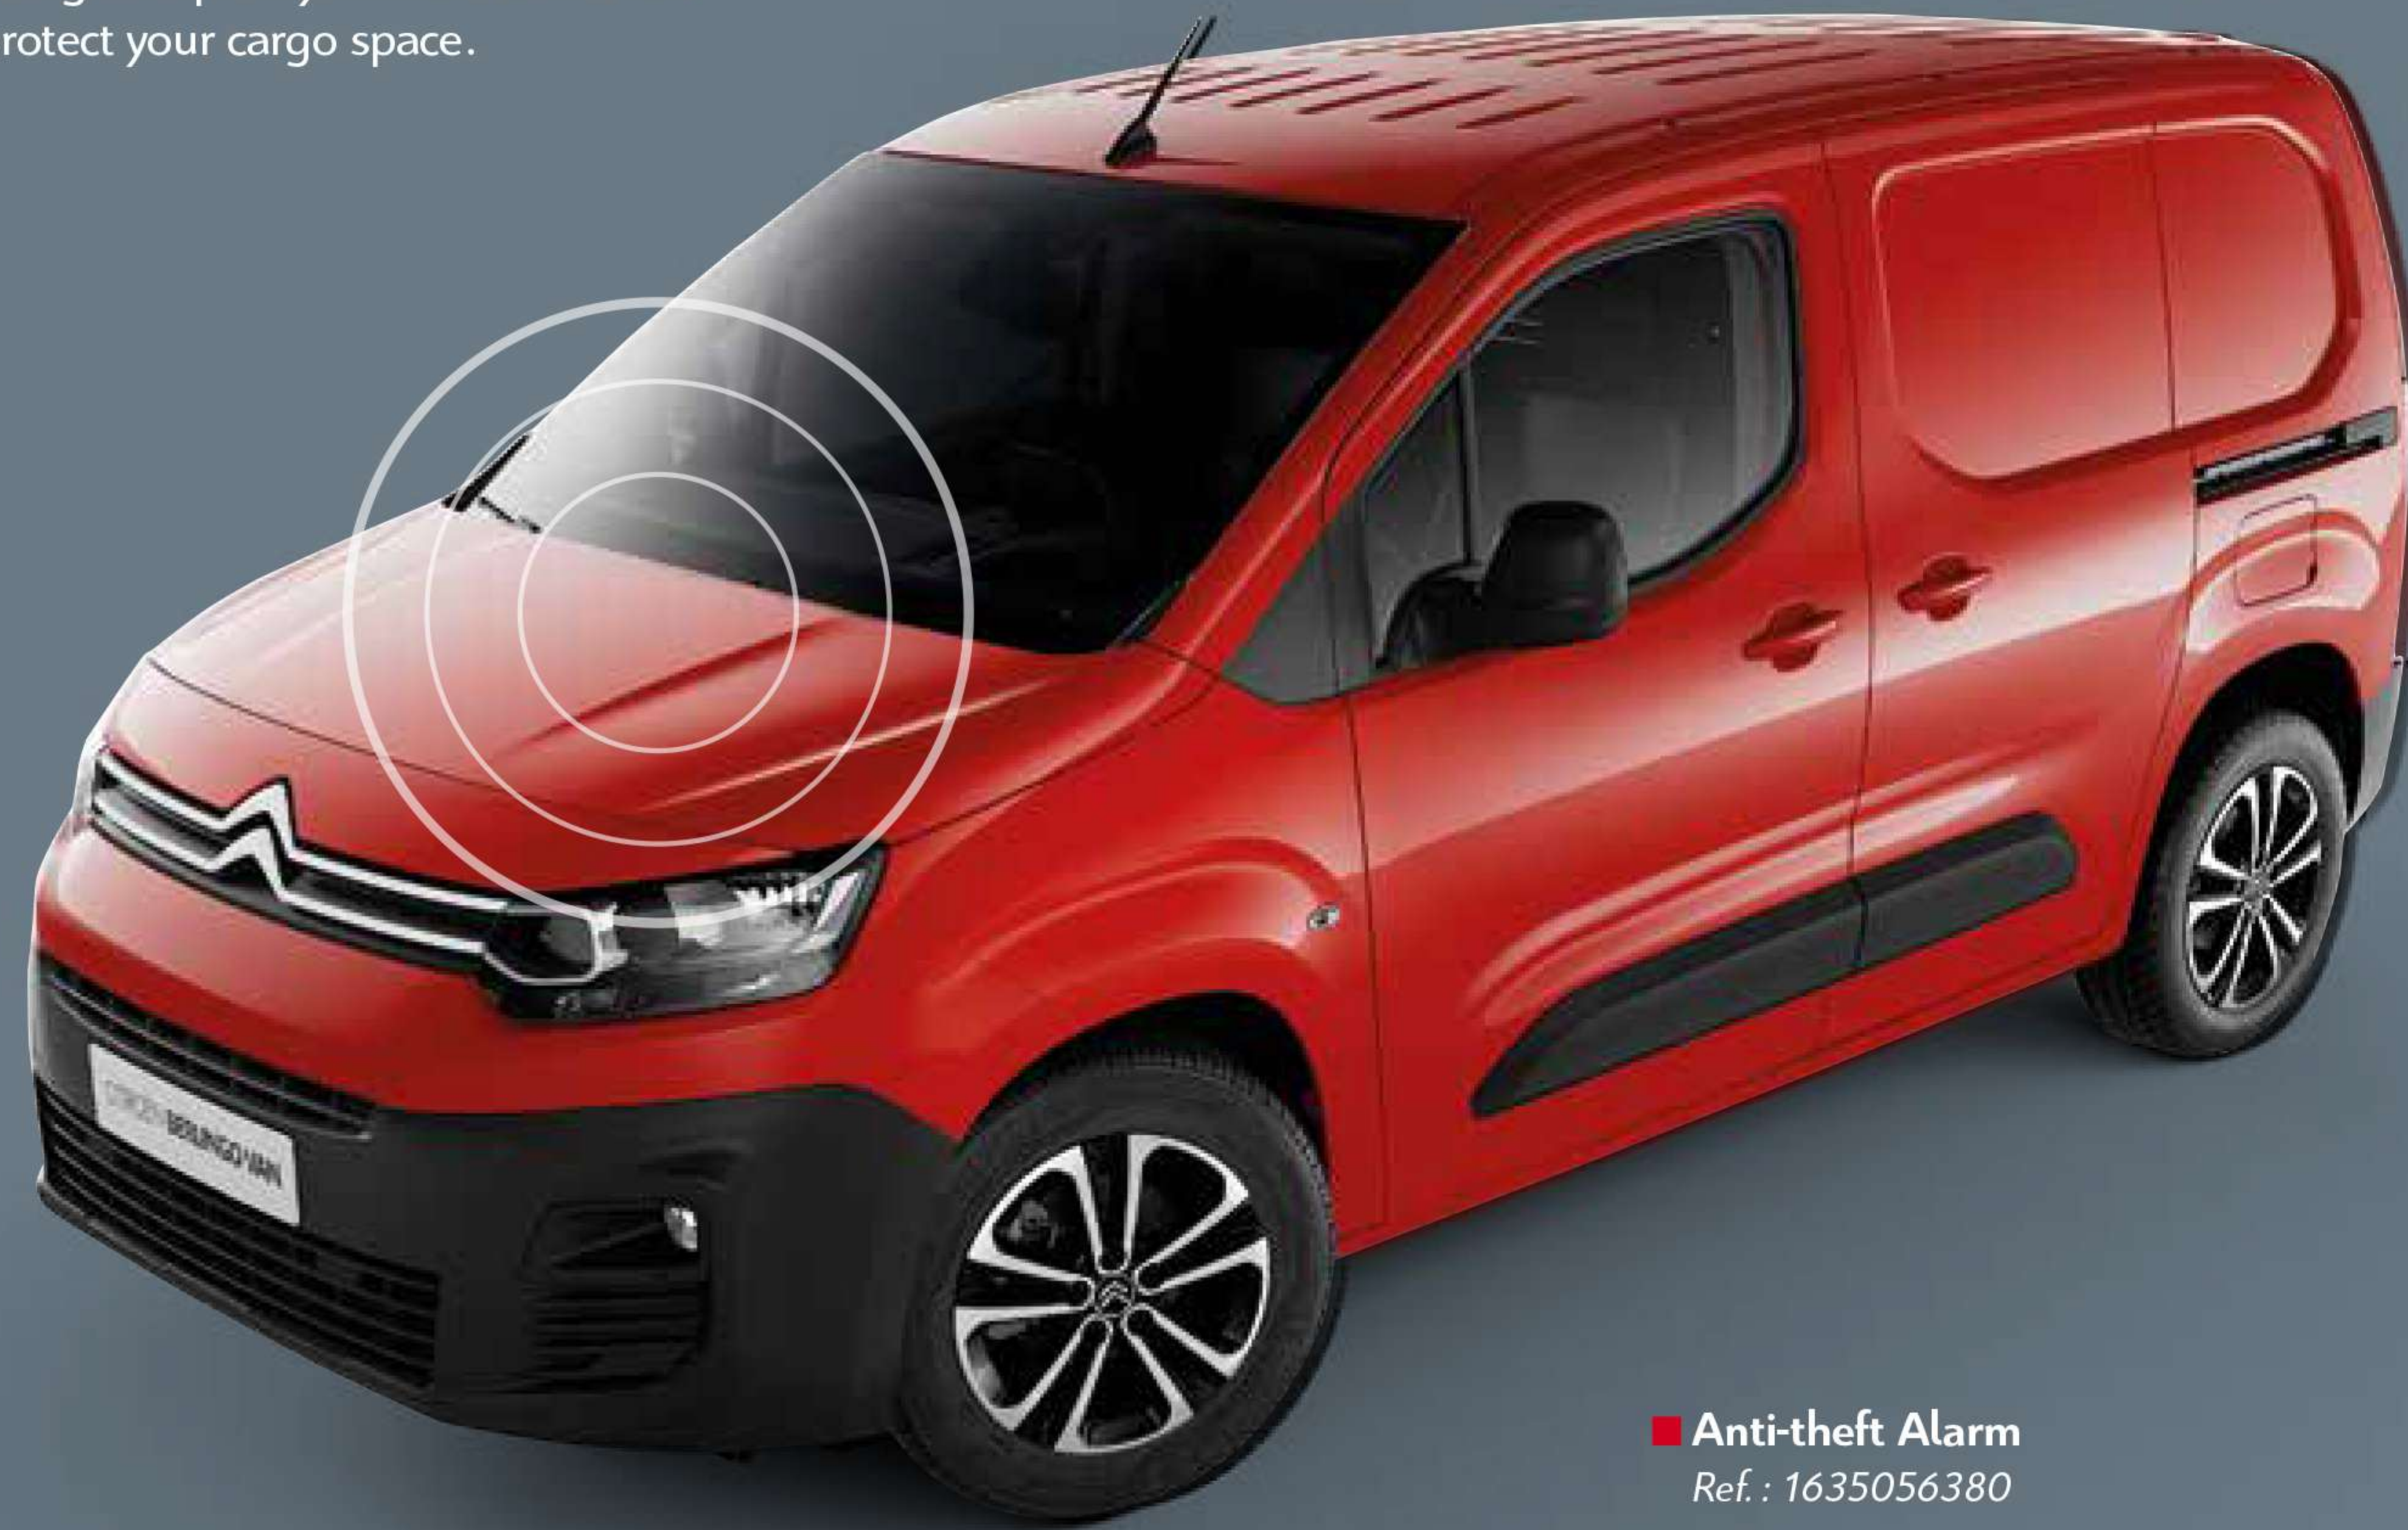

■ Set of Roof Bars
Ref. : Refer to the tables on pages 24 to 27

ROOF RACKS

The Citroën Berlingo Van gives full meaning to the word "functional", with its roof racks designed especially for utility vehicles. Specifically designed to transport heavy and/or bulky loads, they blend design and safety features. They can carry up to 115kg of additional payload and are available in long or short versions.

■ Air Freshener
Ref. : 1607693080

■ Cigarette Lighter
Ref. : 822796

PROTECTION

SAFETY

ANTI-INTRUSION ALARM

For even greater security, Citroën offers an anti-intrusion alarm which is activated by remote control via your key. You can rest easy knowing that your Berlingo Van is fully protected. In addition, you can opt for the high-frequency module which will also protect your cargo space.